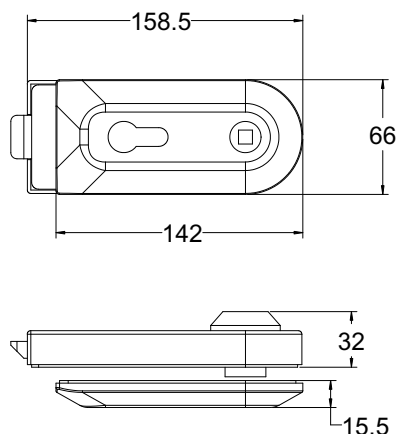

מנעולים וידיות לדלתות ציר מזכוכית מחוסמת מנעולים וידיות לדלתות ציר מזכוכית מחוסמת מנעולים וידיות לדלתות ציר מזכוכית מחוסמת